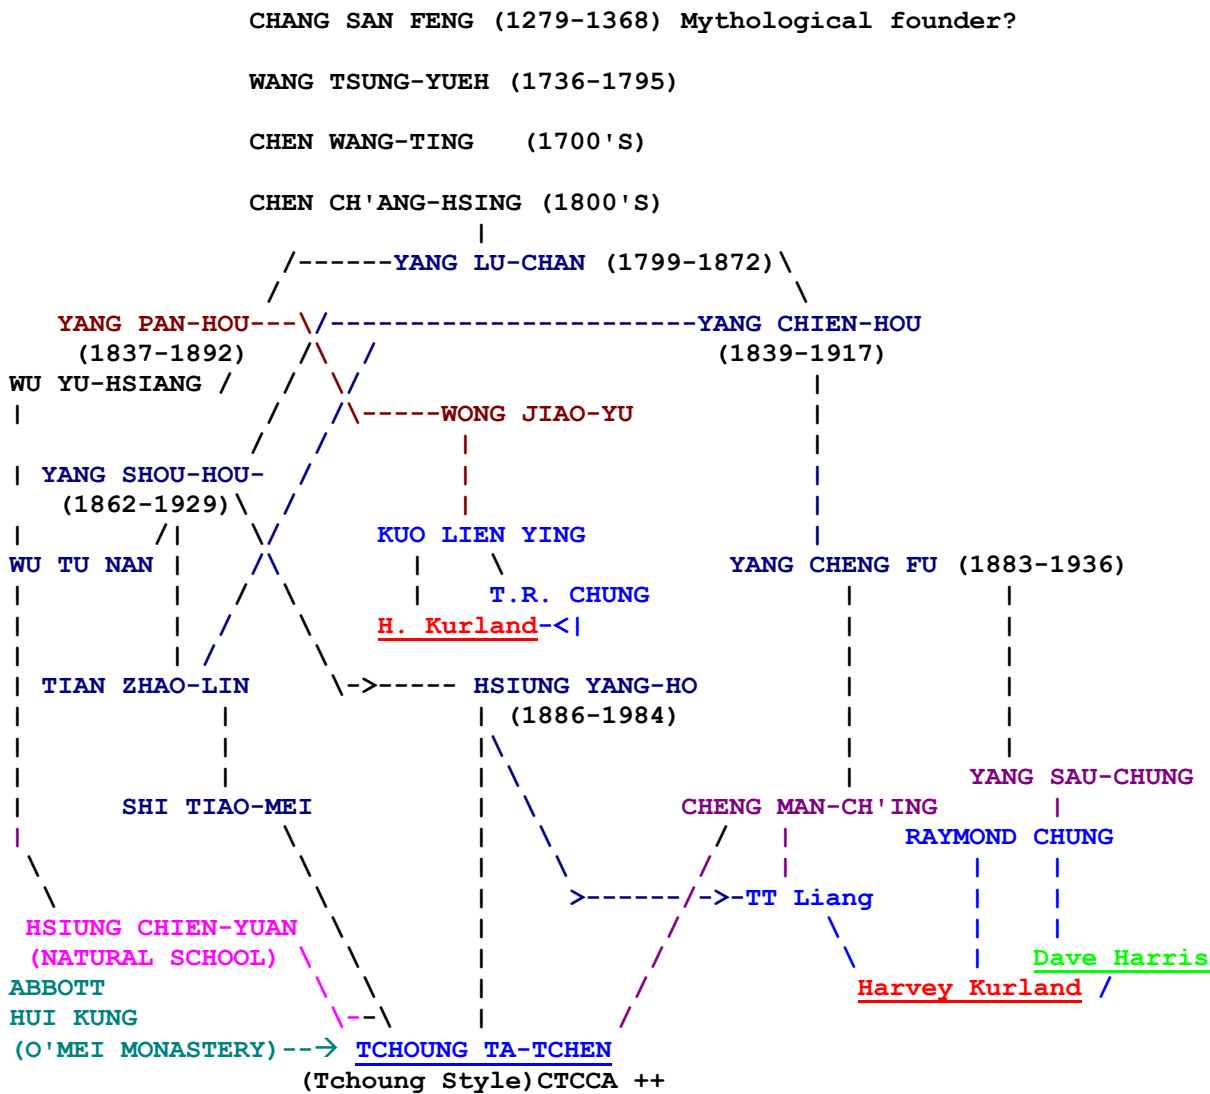

Abbreviated \*\*\*Family Tree Of Tchoung T'ai-Chi Ch'uan. Only The Direct USA NWTCCA/CTCCA Relationships Are Shown. Copyright H. Kurland 2000

NWTCCA (USA) Officially Certificated Lineage Holders##

<u>ANDREW DALE</u> **## (SEATTLE)	<u>HARVEY KURLAND</u> ** (RIVERSIDE)	<u>DAVE HARRIS</u> **c (## See Below) (SEATTLE)
--------------------------------------	---	--

**Tian Shao-lin** is said to have trained with **Yang Chien-hou** and **Yang Shao-hou**. He is also included in the **Yang Cheng-Fu** lineage. His form is the basis for the Tchoung Form. Kurland and Dale teach the Older version of the Tchoung Form.